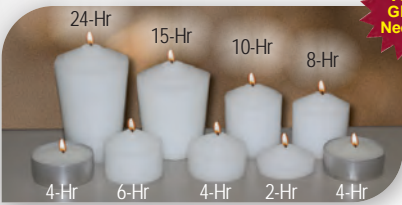

Quality Votives & Tealights*

Description	Number	Case Pack	Gross/Pallet
2-Hr. Straight Side	270050	4 Gross	280
4-Hr. Straight Side	271000	3 Gross	210
6-Hr. Straight Side	271100	3 Gross	210
8-Hr. Straight Side	271200	2 Gross	140
10-Hr. Straight Side	271300	2 Gross	140
15-Hr. Tapered	271400	1 Gross	60
24-Hr. Tapered	271600	1 Gross	60
4-Hr Aluminum Tealights	263000	4 Gross	N/A

Call or email for volume prices.

Description	Number	Size
3-5-6-7-Day*	461000	3" x 8 5/16"
3 Day	491000	2-3/4" x 5"

*Same glass as #210000 Except is Empty. Container for use with Inner Lights

3-Day, 4-Day, 5-1/2 -Day